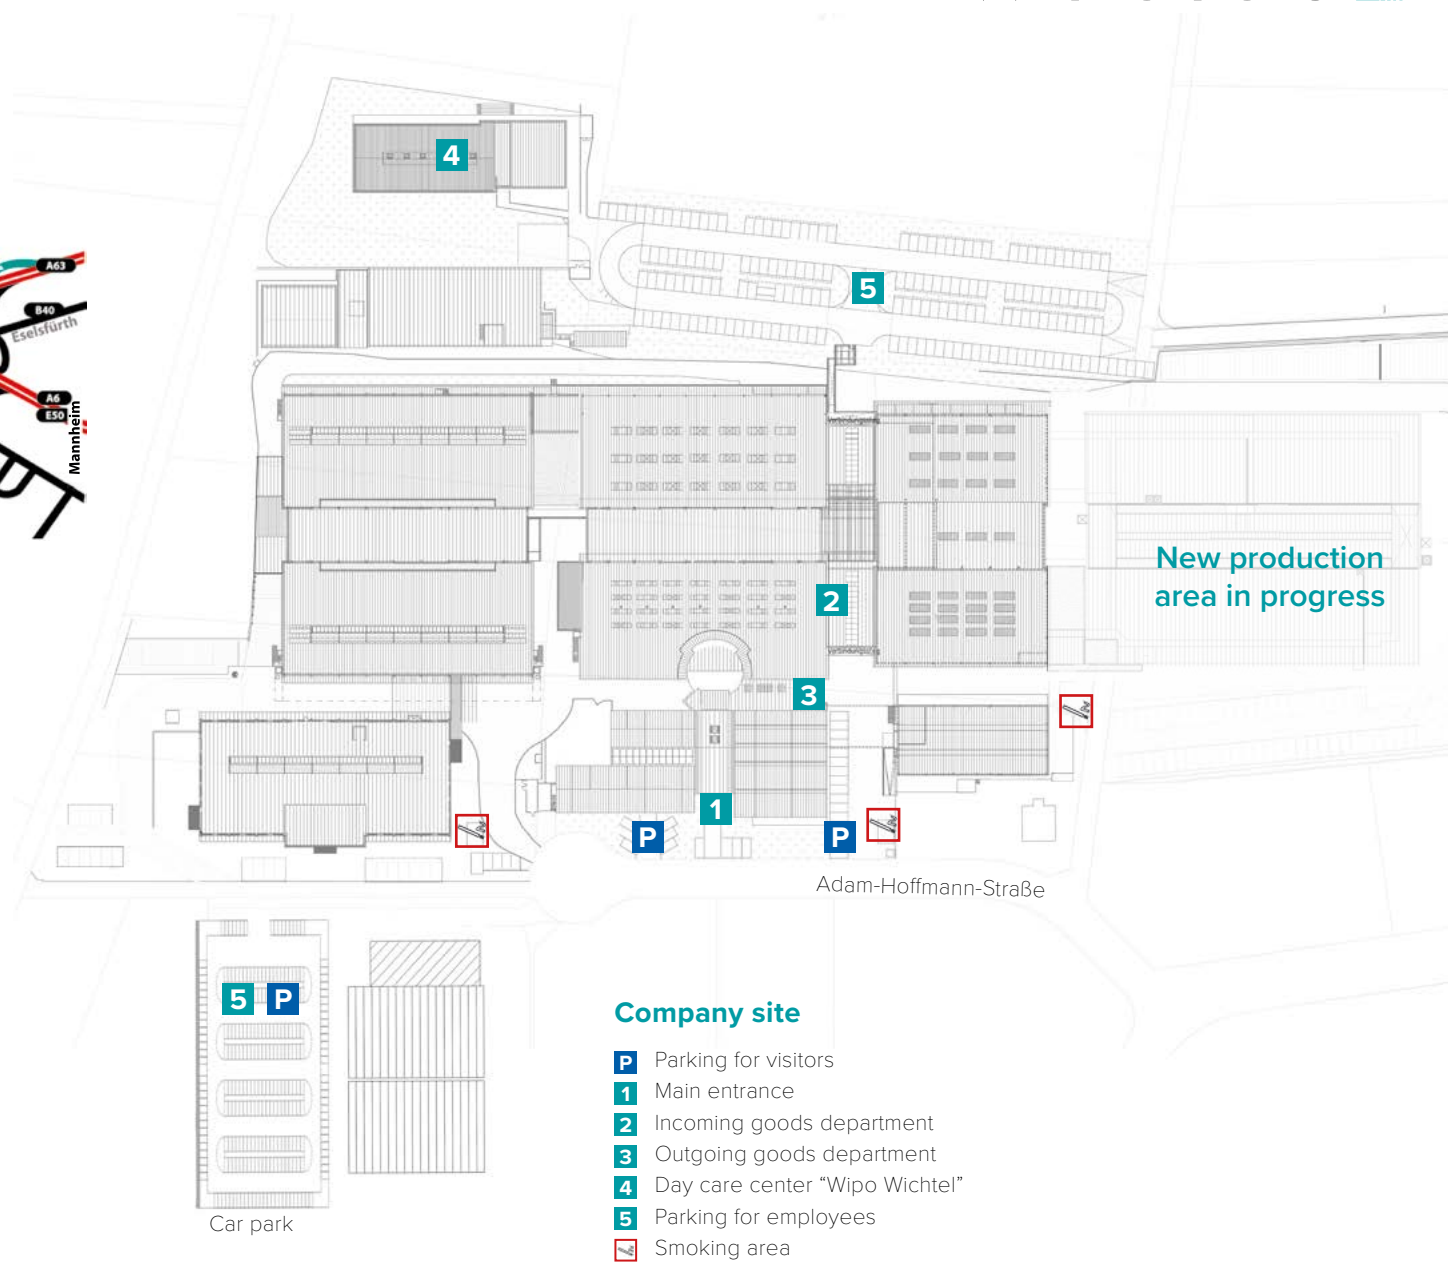

Company site

- Parking for visitors
- Main entrance
- Incoming goods department
- Outgoing goods department
- Day care center "Wipo Wichtel"
- Parking for employees
- Smoking area