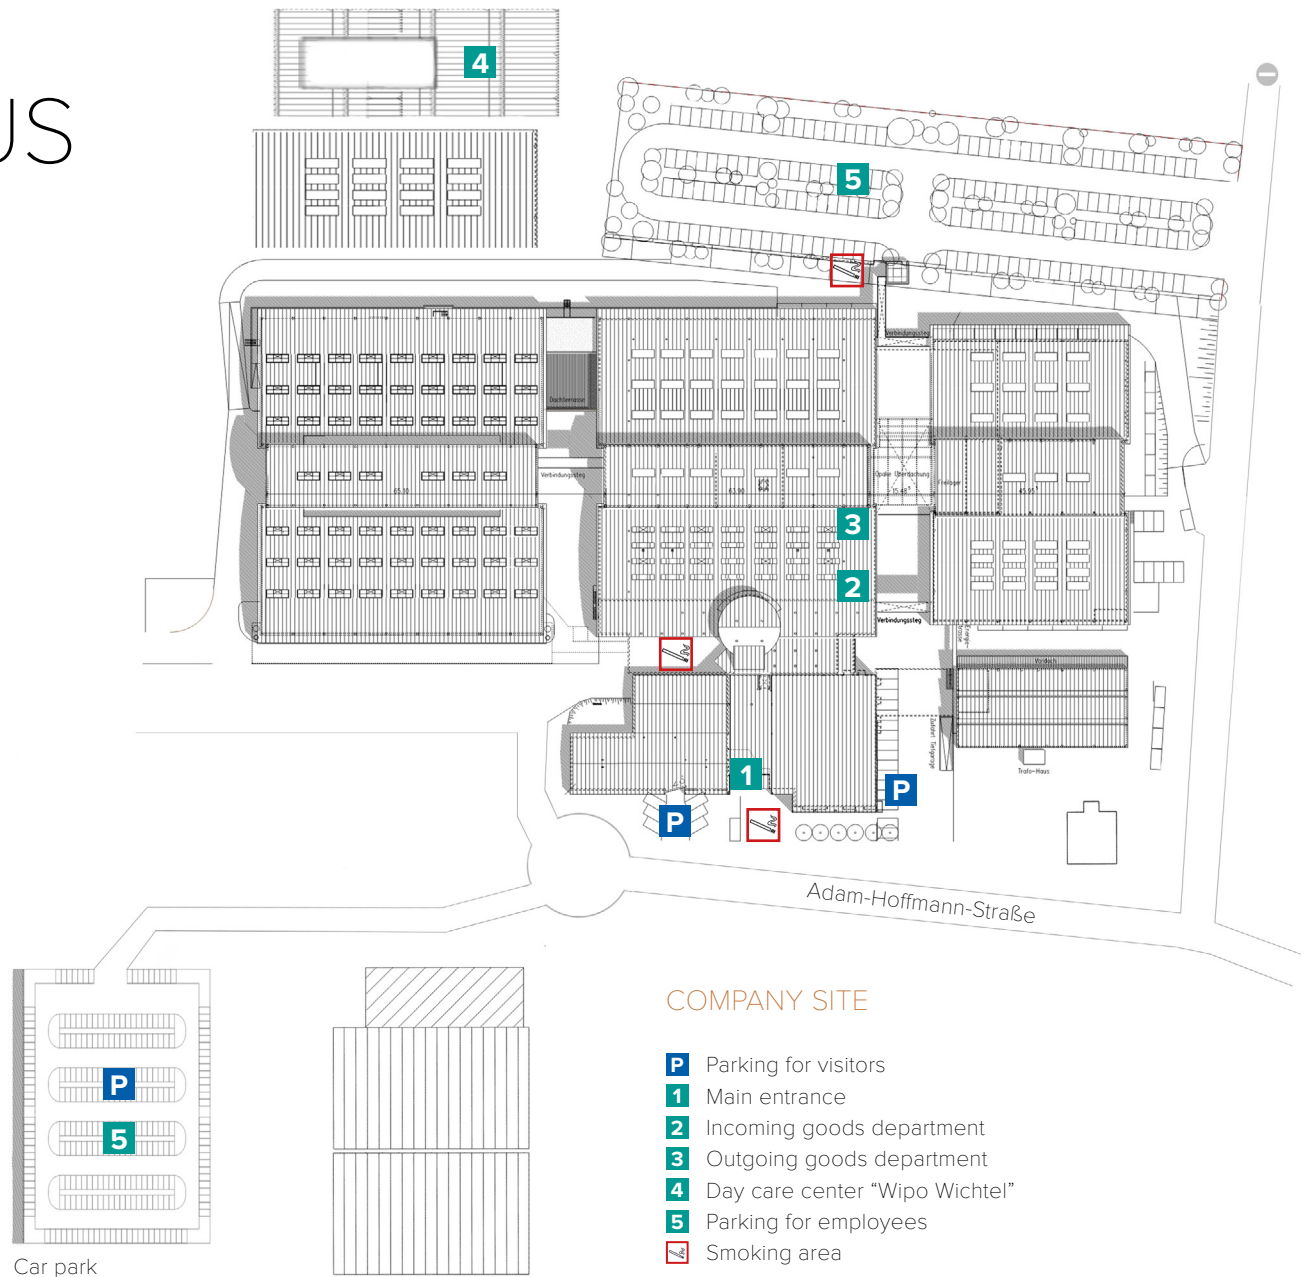

COMPANY SITE

- **P** Parking for visitors
- **1** Main entrance
- **2** Incoming goods department
- **3** Outgoing goods department
- **4** Day care center "Wipo Wichtel"
- **5** Parking for employees
- Smoking area

WIPOTEC

INNOVATION. PASSION. FIRST.