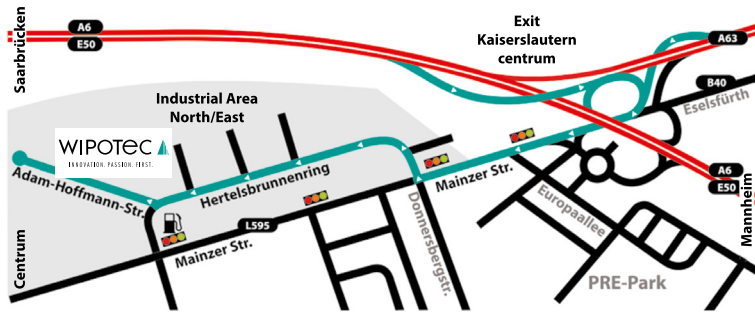

HOW TO REACH US

JOURNEY

Exit "Kaiserslautern Centrum"
 direction City Center (B595, Mainzer Straße).
 On the 2nd traffic light turn right into Hertelsbrunnenring,
 then the 5th street right into Adam-Hoffmann-Straße 26.

CONTACT

WIPOTEC GmbH

Adam-Hoffmann-Str. 26
 67657 Kaiserslautern
 T +49 631 34146-0
 F +49 631 34146-8640

www.wipotec.com
 info@wipotec.com

COMPANY SITE

- P** Parking for visitors
- 1** Main entrance
- 2** Incoming goods department
- 3** Outgoing goods department
- 4** Day care center "Wipo Wichtel"
- 5** Parking for employees
- Smoking area